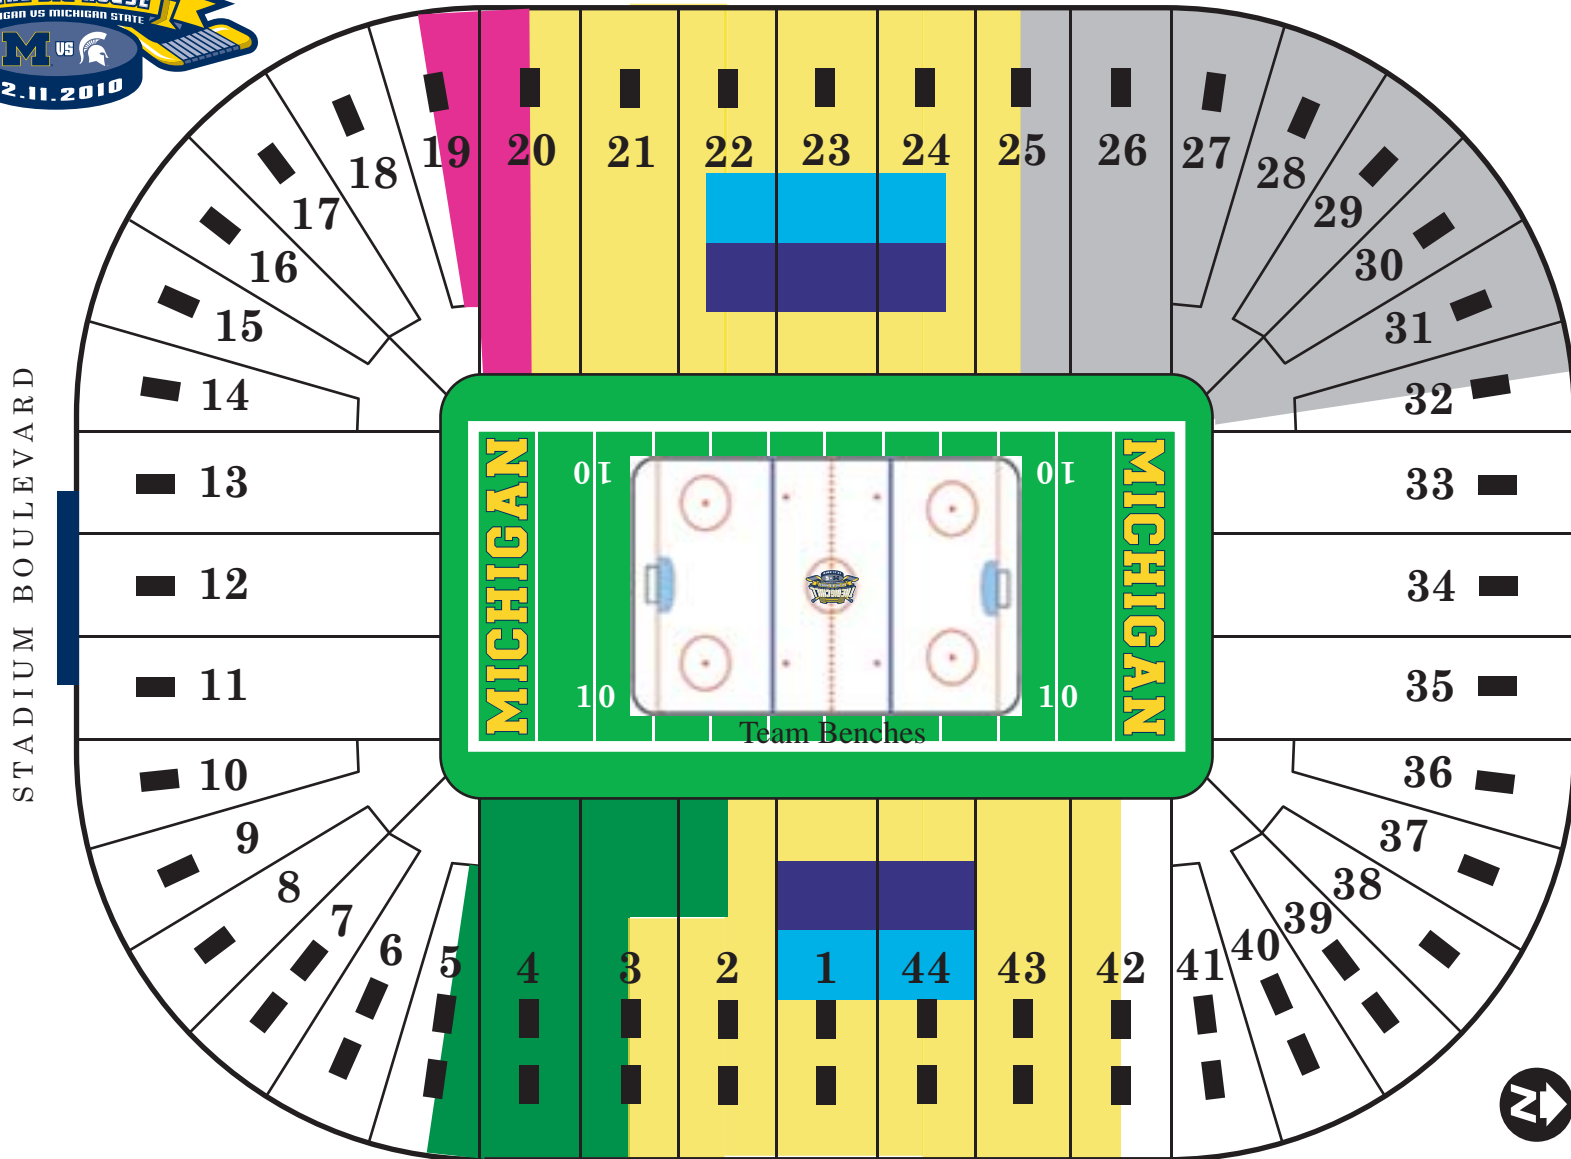

# The Big Chill at The Big House Seating Chart \*

MAIN STREET

\*Subject To Change

www.MGoBlue.com/tickets

 \$25 Football Season Ticket Holders w/Priority Points

 Hockey Former Player Seating

 UM Student Seating

 MSU Allotment

 \$15 Endzone Seating

 Hockey Season Ticket Holder Seating

 UM Alumni Association Group Seating